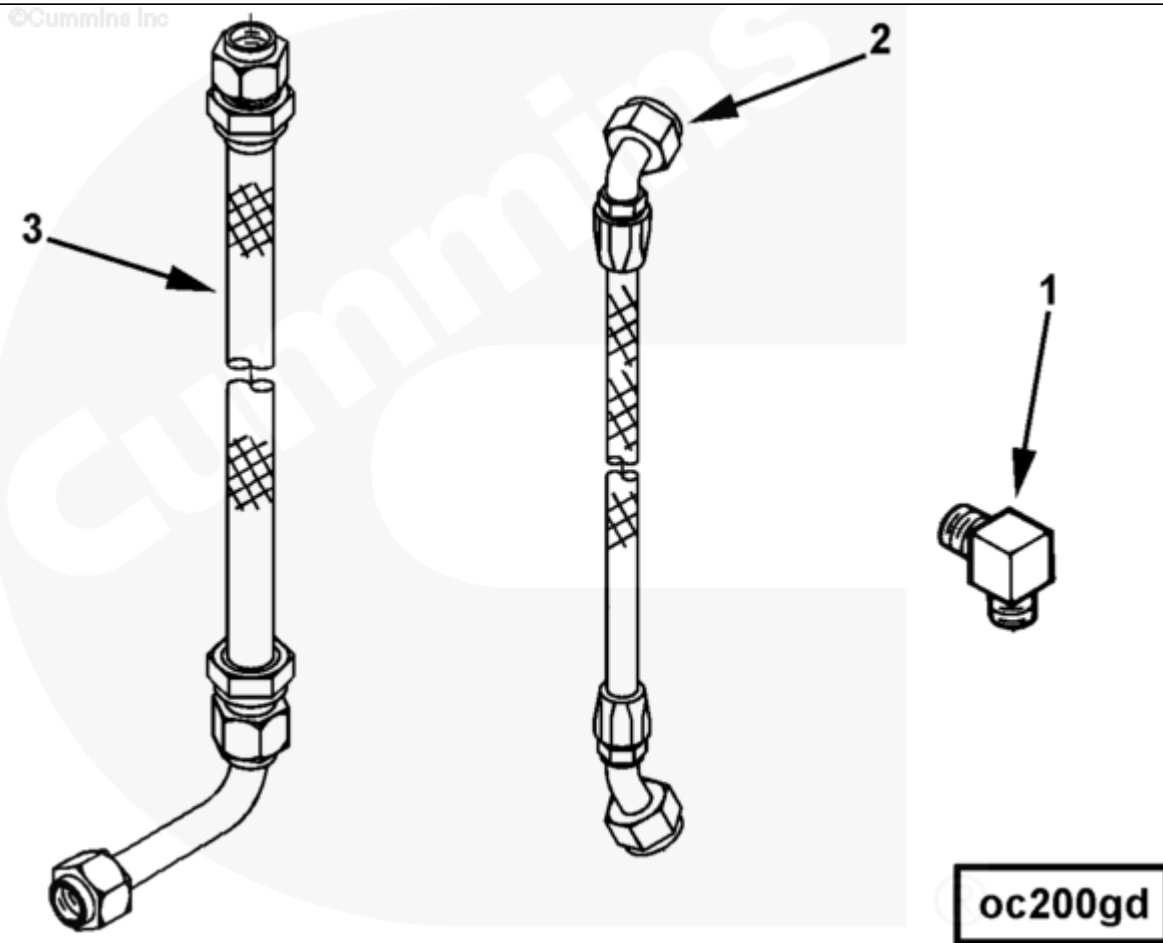

[SMALL](#) | [MEDIUM](#) | [LARGE](#)

Cart	Ref No	Part Number	Part Description	Required	Remarks
View My Cart					
		OC2702	Marine Gear Oil Cooler Plumbing		
					Mrn Ger Oil Clr Plumbing
					Oil Hoses and Fittings for
					Plumbing from Marine Gear Oil
					Cooler to Marine Gear

					Marine Gear
					For Use With: Twin Disc
					MG5114 Marine Gear
<input type="checkbox"/>	1	100501	Male Adapter Elbow	4	1/2 - 14 x 7/8 - 14
<input type="checkbox"/>	2	3349385	Flexible Hose	1	
<input type="checkbox"/>	3	4019614	Flexible Hose	1	